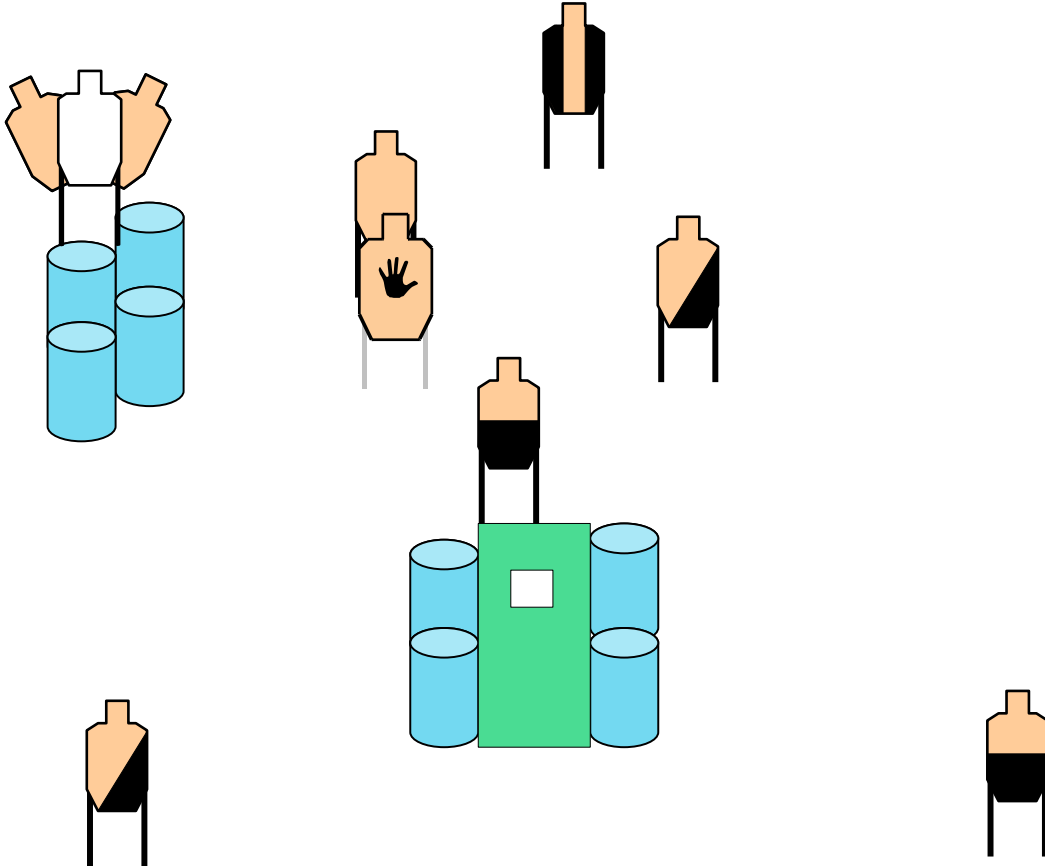

ETRPC- IDPA

Rescue the Family

Saturday, November 1, 2014

Stage 2-Bay 2

SCENARIO: Waling up the driveway when you when you see vandals in your yard and hear screams from the house.

START POSITION: At P1 with gun loaded to div cap, holstered, all mags properly stowed and hands relaxed at your side.

STAGE PROCEDURE: At signal engage T1 and T2 with 3 rds each while moving to the window. From P2 engage threats inside in barricade priority with 2 rds each. Move to P3 and engage remaining targets from cover in barricade priority with 2 rds each.

STRINGS: 1
SCORING: 18 rounds min, VICKERS
TARGETS: 8 threat, 2 non threat, 0 Steel
SCORED HITS: 3 on T1 & t2; best 2 on rest
START-STOP: Audible - Last shot
RULES: Current IDPA Rulebook
CONCEALMENT: Required
RELOADS: Any IDPA legal reloads