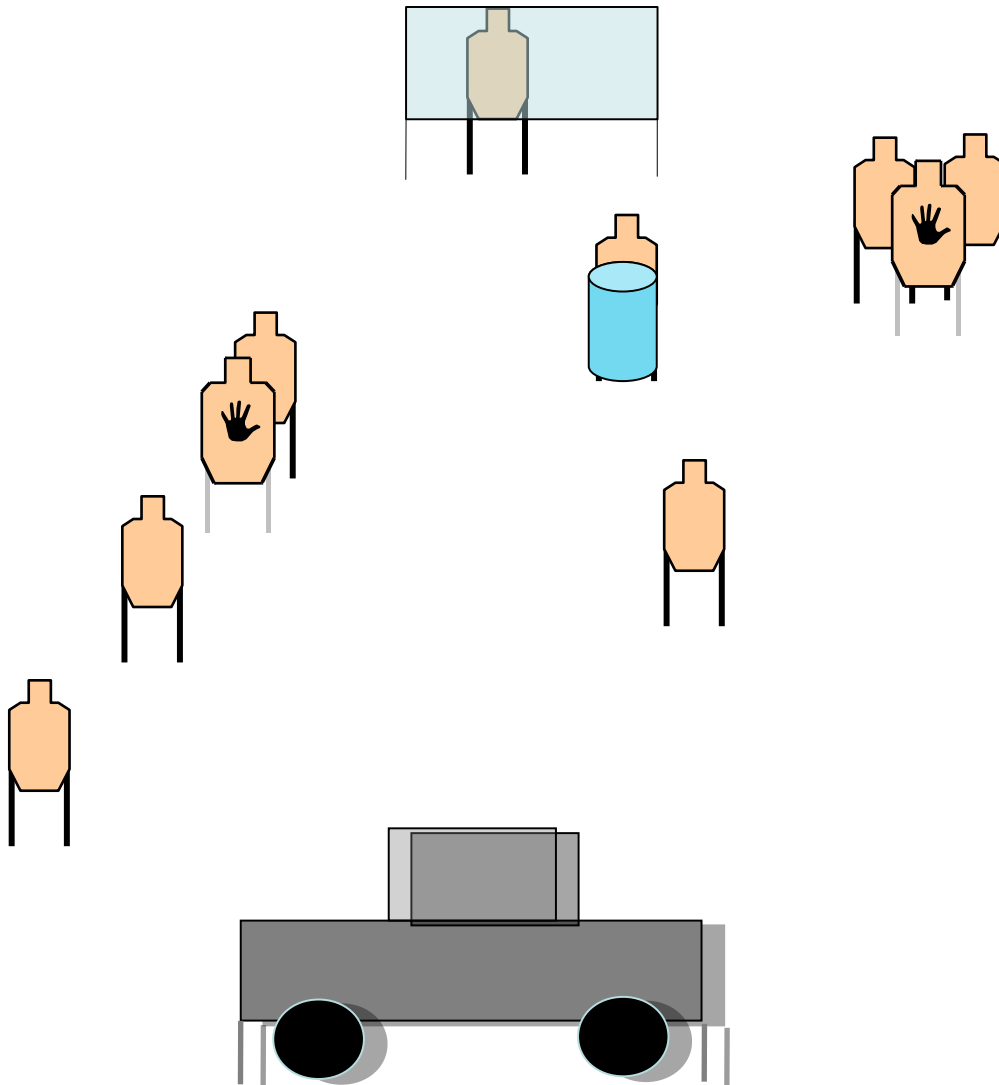

P1

ETRPC- IDPA

Robbers in the House

Saturday, November 1, 2014

Stage 4-Bay 4

SCENARIO: Cleaning your gun after a range session when you hear glass breaking and the front door being kicked in.

START POSITION: Seated at table with unloaded gun (slide locked back or cylinder open) in your weak hand. All reloads laying on the table.